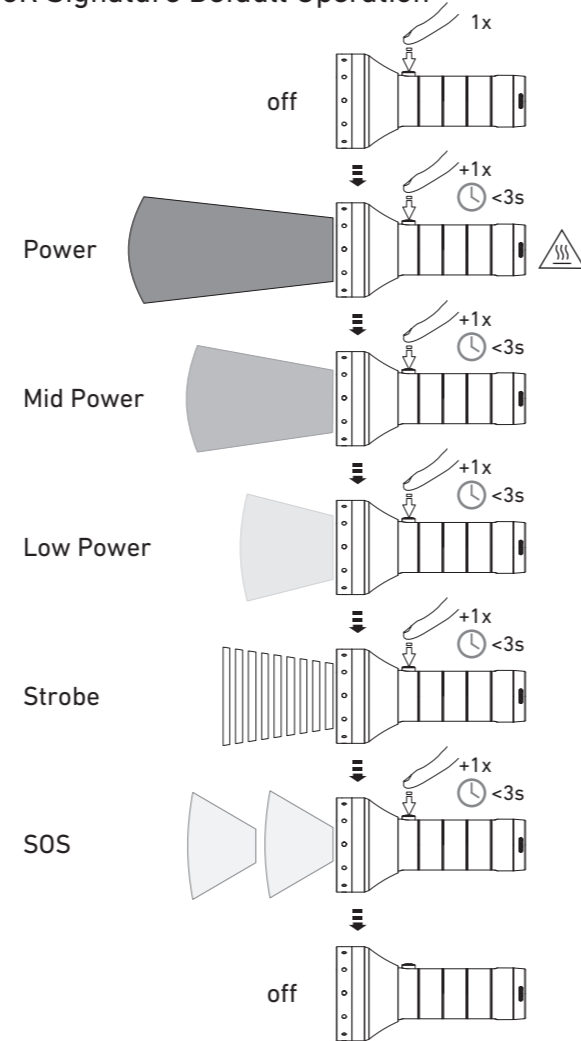

P18R Work

P18R Signature

P18R Work Default Operation

P18R Signature Default Operation

High Temperature

Magnetic Charging System

Transportation Lock

Battery Replacement