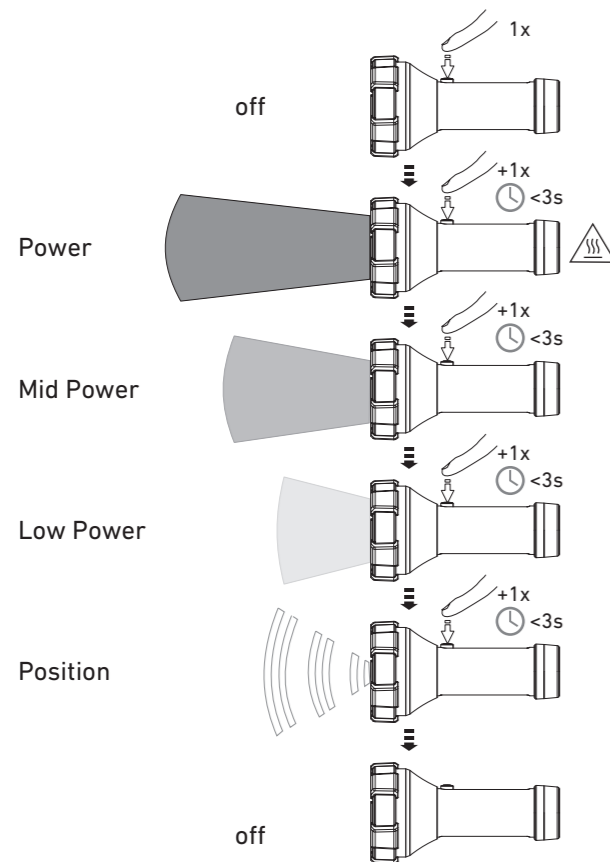

P18R Work

P18R Signature

P18R Work Default Operation

P18R Signature Default Operation

High Temperature

Magnetic Charging System

Transportation Lock

Battery Replacement