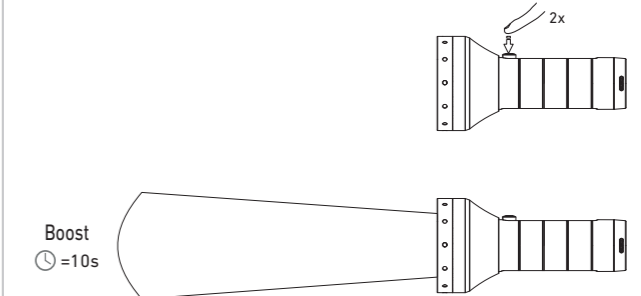

No:

Yes:

Backup Mode

Boost

Lanyard

Advanced Focus System

**Ledlenser GmbH & Co. KG**  
 Kronenstrasse 5-7 • 42699 Solingen • Germany  
 Phone +49 212/5948-0 Fax +49 212/5948-200  
 info@ledlenser.com