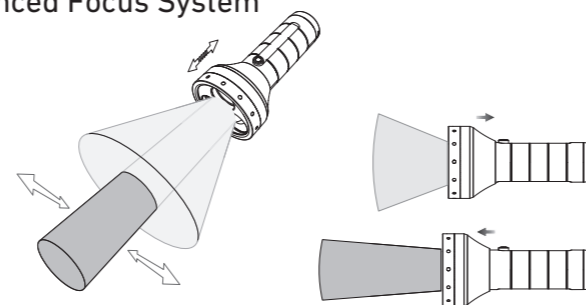

No:

Yes:

Backup Mode

Boost

Lanyard

Advanced Focus System

**Ledlenser GmbH & Co. KG**  
 Kronenstrasse 5-7 • 42699 Solingen • Germany  
 Phone +49 212/5948-0 Fax +49 212/5948-200  
 info@ledlenser.com